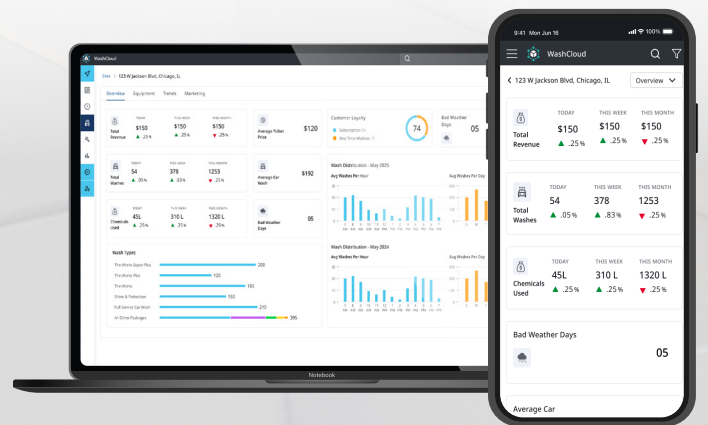

# WashCloud

## A centralized cloud platform

Enable operators and distributors to control and monitor next-generation vehicle wash equipment via web and mobile applications.

- **Monitor the health of your business.** View real time network dashboards and reports to understand performance across all sites at a glance.
- **Benchmark against industry performance.** Compare your sites to industry and regional trends to see how you're performing relative to the market.
- **Turn site data into targeted marketing.** Use site level statistics and customer insights to create targeted campaigns that drive engagement and growth.
- **Leverage predictive and AI driven insights.** Identify patterns, risks, and opportunities through advanced and AI powered analytics based on site behavior.
- **Drill down to root cause and take action.** Use detailed analytics and breakdown charts to move from high level metrics to actionable insights quickly.